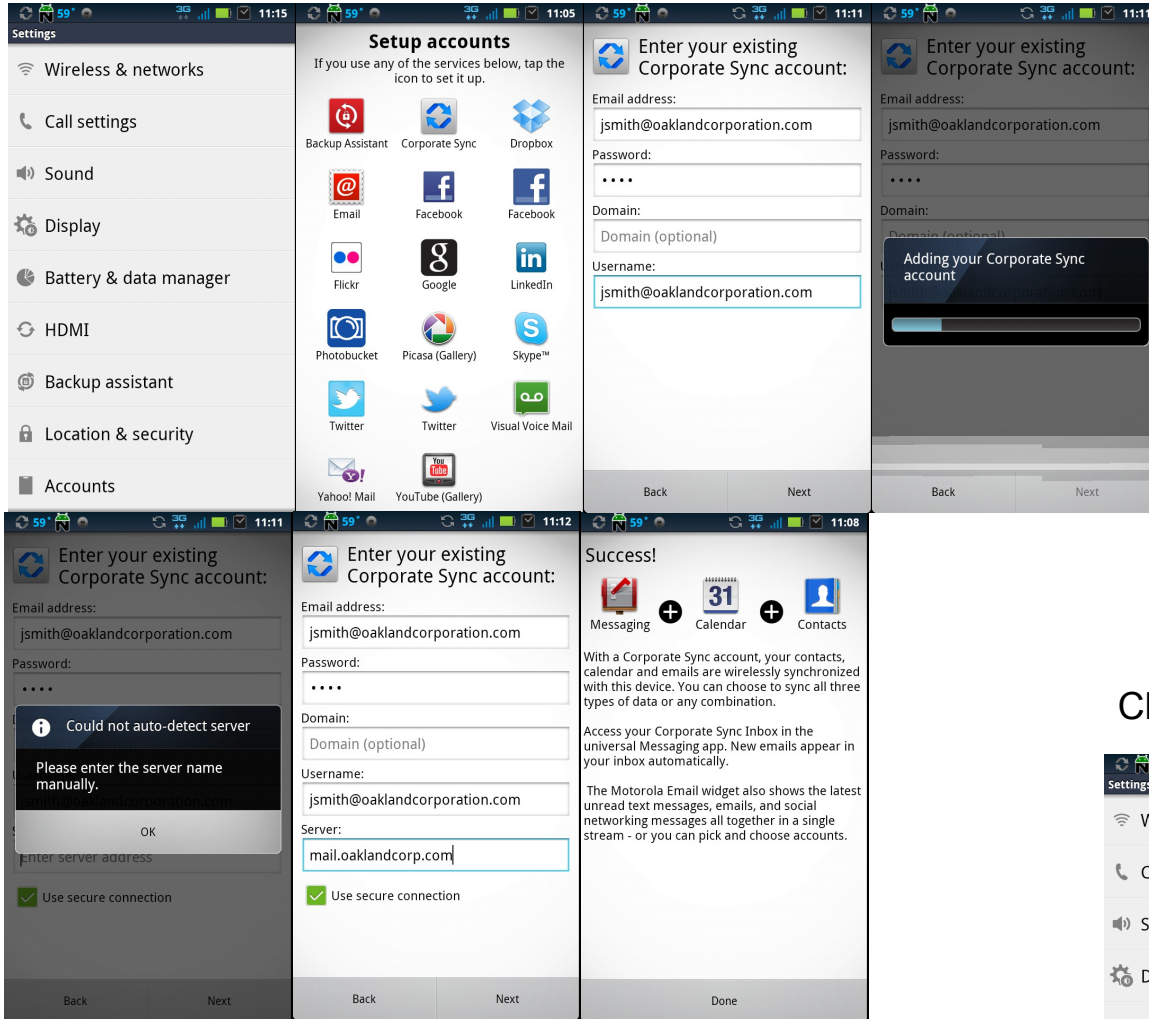

Motorola Droid Series (Bionic/Razr)

Creating Account

Changing Settings