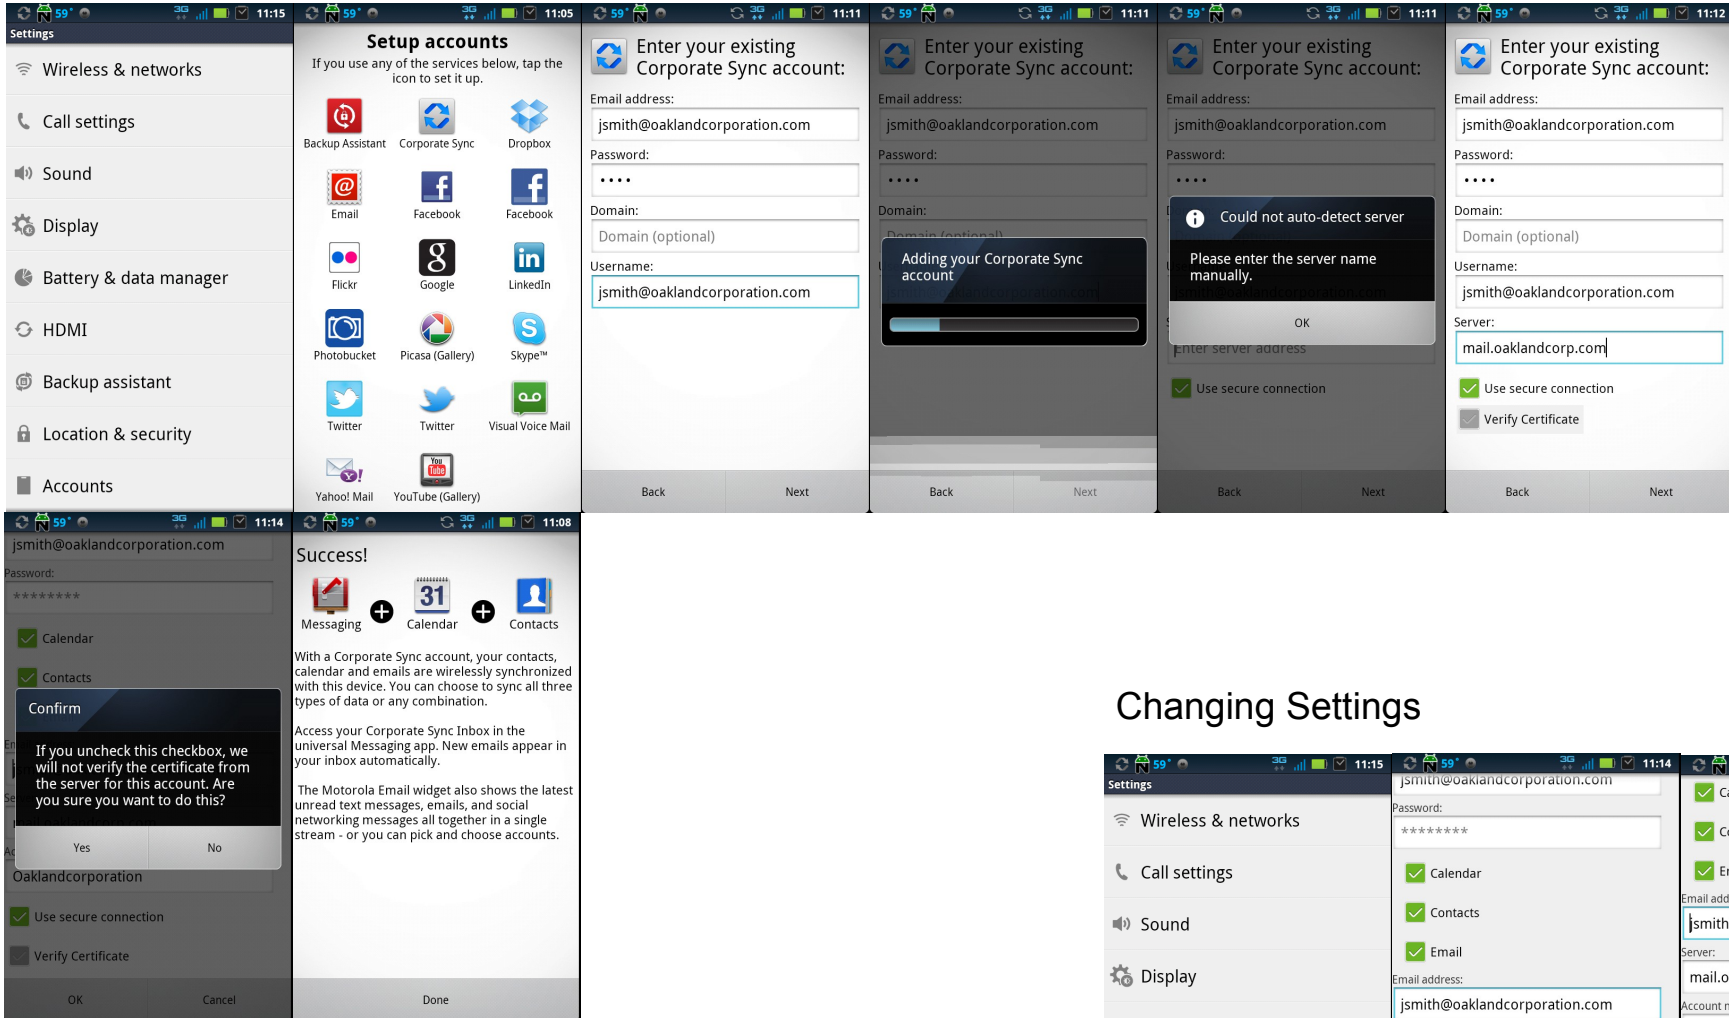

Motorola Electrify

*Note Verify Certificate is Off

Creating Account

Changing Settings